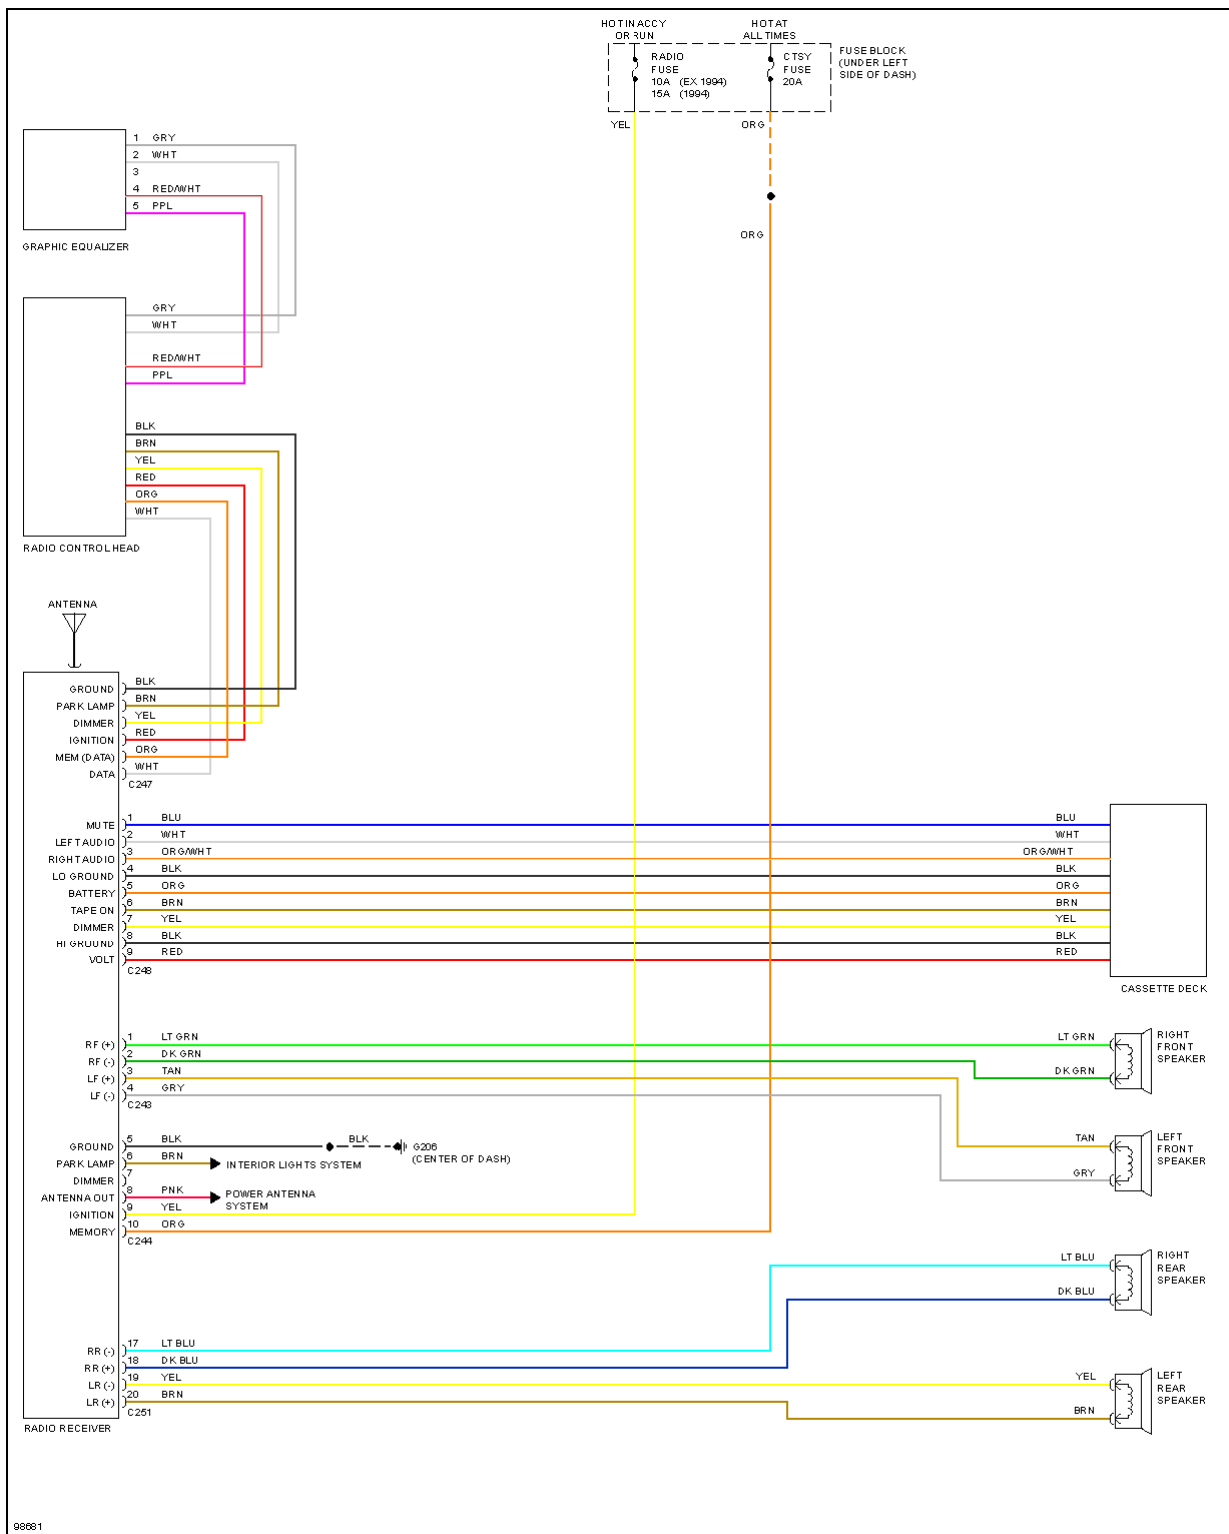

1994 Chevrolet Pickup K1500

SYSTEM WIRING DIAGRAMS - K1500

Fig. 93: AM/FM Stereo

98881