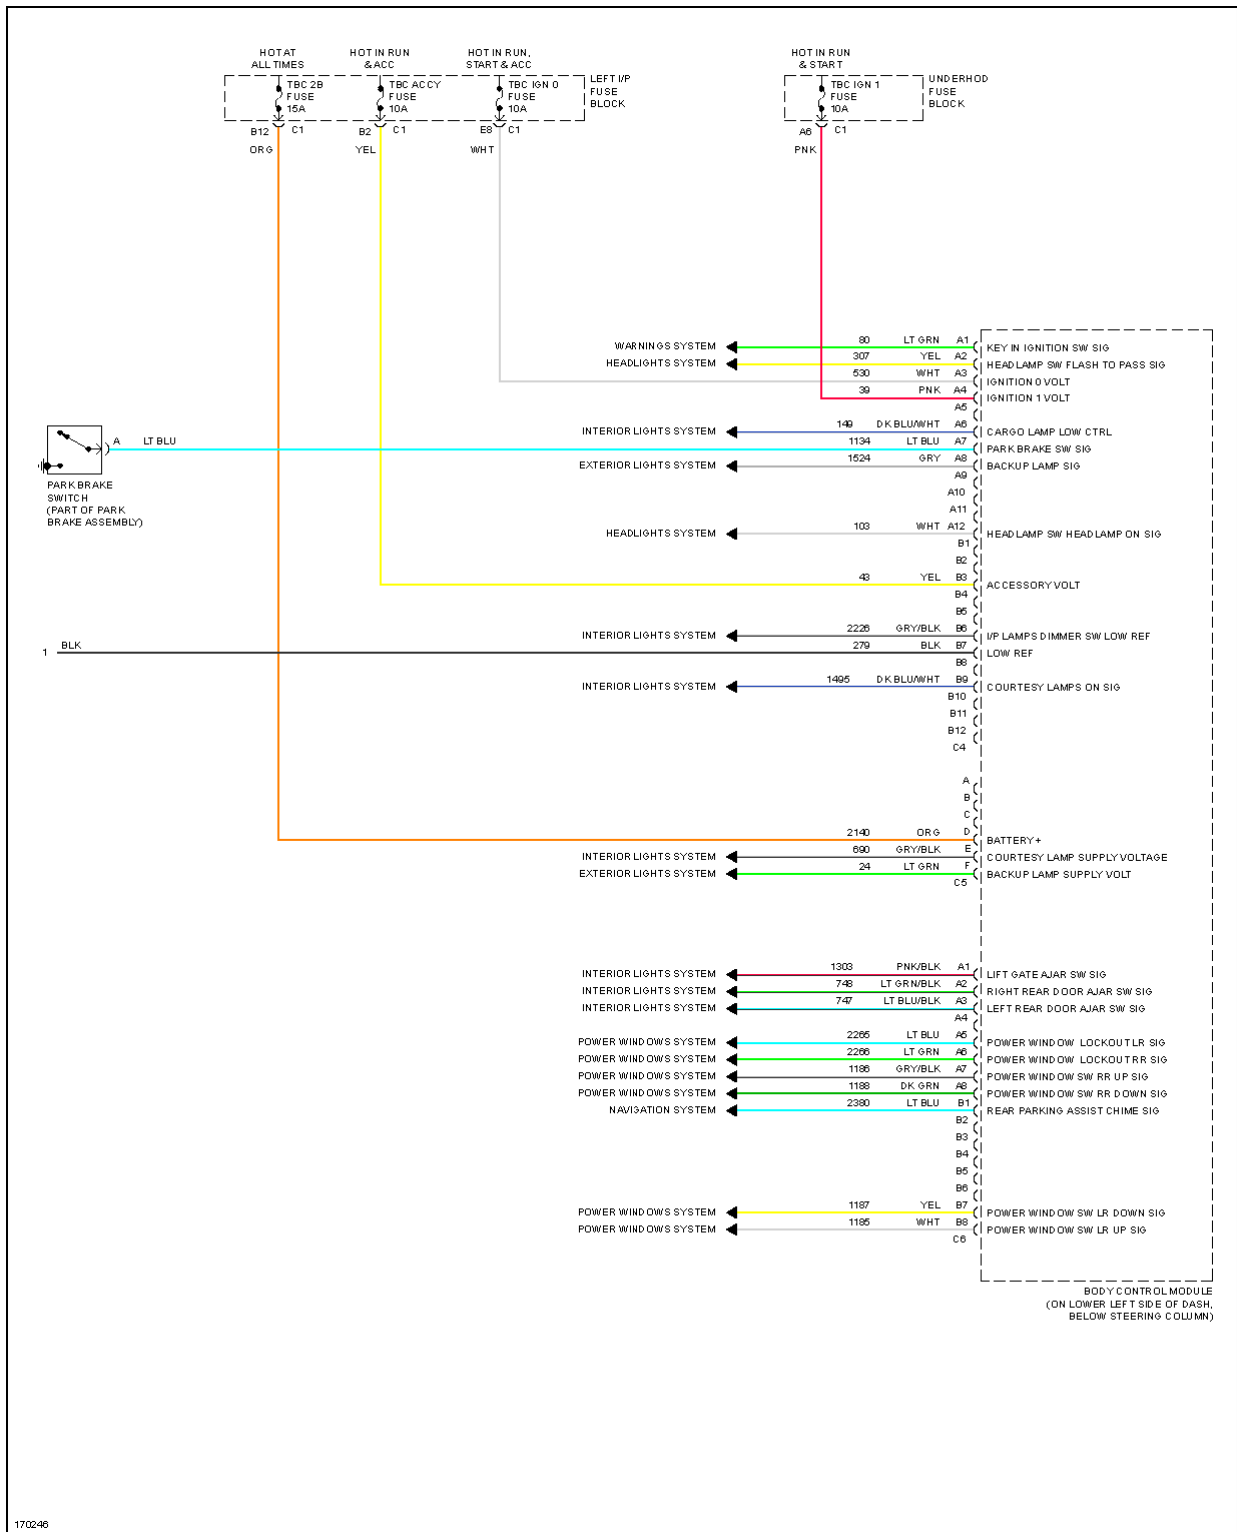

2003 Chevrolet Suburban K1500

SYSTEM WIRING DIAGRAMS

Fig. 16: Body Control Modules Circuit (2 of 2)

170246