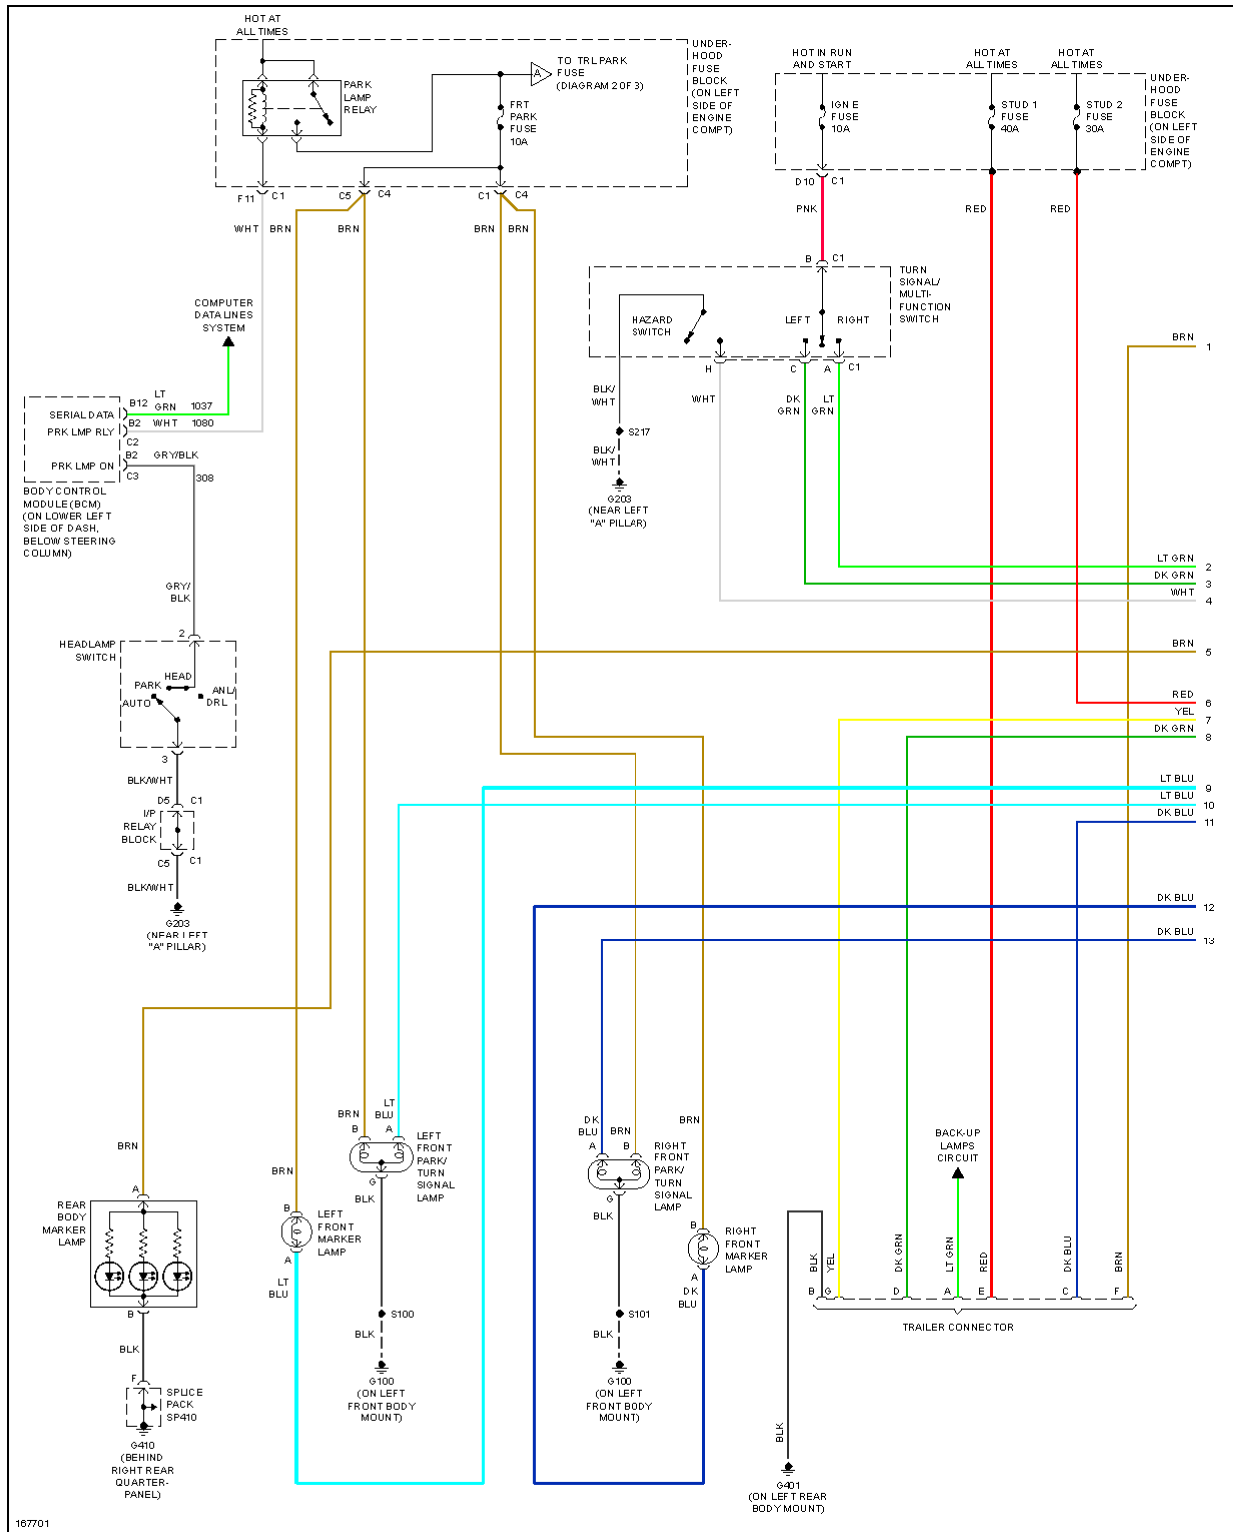

# 2003 Chevrolet Suburban K2500

## SYSTEM WIRING DIAGRAMS

### Fig. 45: Exterior Lamps Circuit (1 of 3)

167701